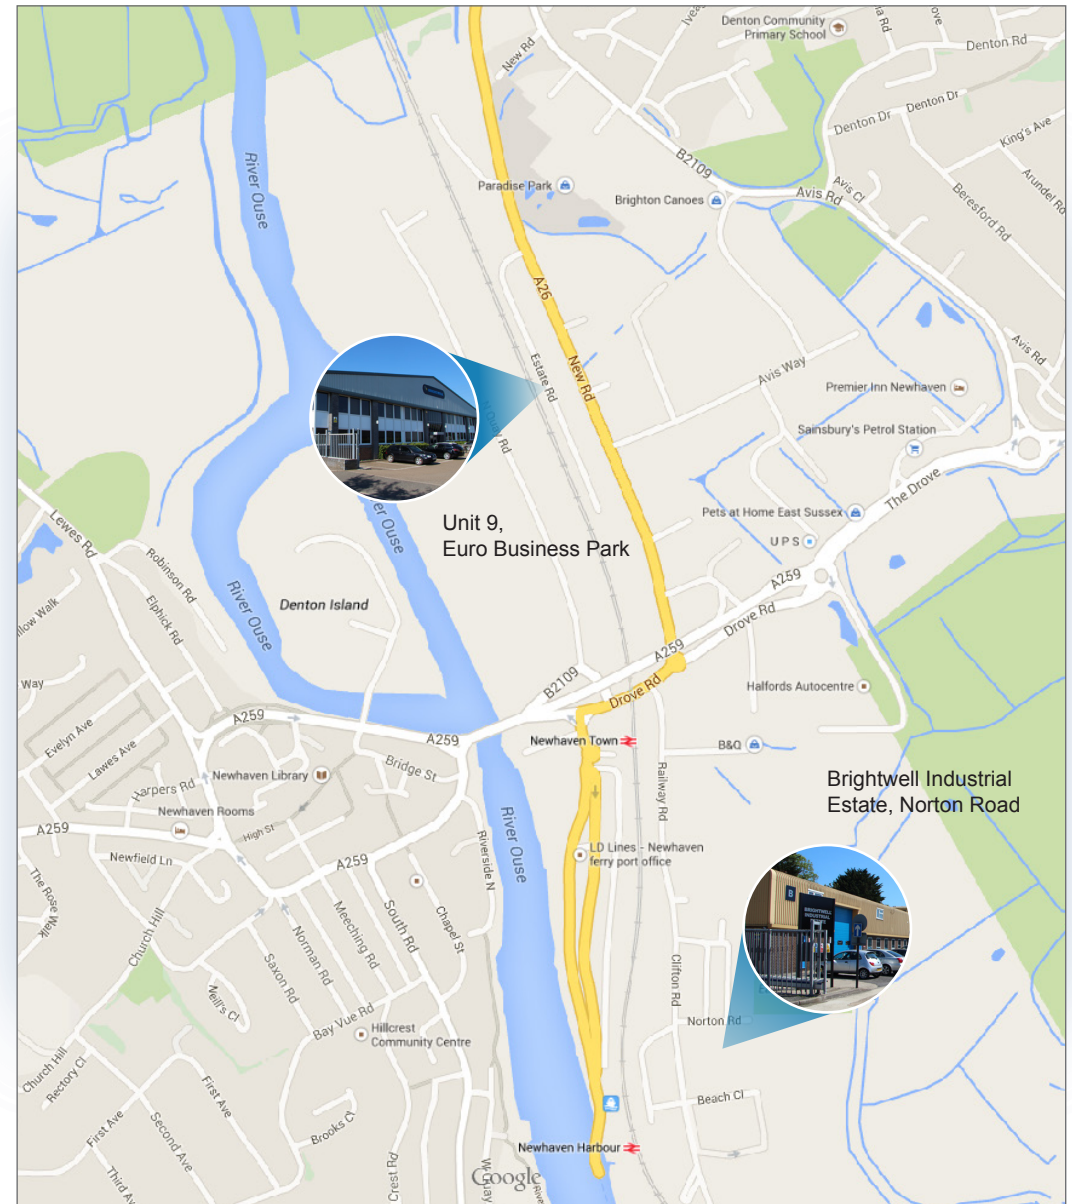

From London Follow the M23 South onto A23, turn left onto A27. At the roundabout, take the 2nd exit onto the A27 ramp to Lewes/Newhaven. Merge onto A27 and go through 2 roundabouts.

For Norton Road Premise at the roundabout, take the 2nd exit onto A26. At the next roundabout, take the 2nd exit onto Drove Rd. Before the railtracks, turn left onto Railway Rd/B2109, then turn left onto Norton Rd. The destination will be on the right.

By TRAIN

From Brighton

Brighton to Newhaven Harbour (32 min) - Walk to Norton Road (5 mins)

From London

London Victoria to Ore (1 hr) Change at Lewes. **Lewes to Newhaven Harbour** (12 min)

- Walk to Norton Road (5 mins)

Collection point for all outward shipments

www.brightwell.co.uk

By ROAD

From Brighton Follow the A259 eastwards along the coastline. Cross the swing bridge.

For the Distribution Centre Leave the main road and take a left onto Drove Rd/B2109, cross the railway tracks. Take the 1st right onto Railway Rd/B2109. Continue to follow B2109. Go through Newhaven Port security gates on the right, continue onto East Quay. The destination will be on the left.

From London Follow the M23 South onto A23, turn left onto A27. At the roundabout, take the 2nd exit onto the A27 ramp to Lewes/Newhaven. Merge onto A27 and go through 2 roundabouts.

For the Distribution Centre at the roundabout, take the 2nd exit onto A26. At the next roundabout, take the 2nd exit onto Drove Rd, then turn left onto Railway Rd/B2109. Go through Newhaven Port security gates on the right, continue onto East Quay. The destination will be on the left.