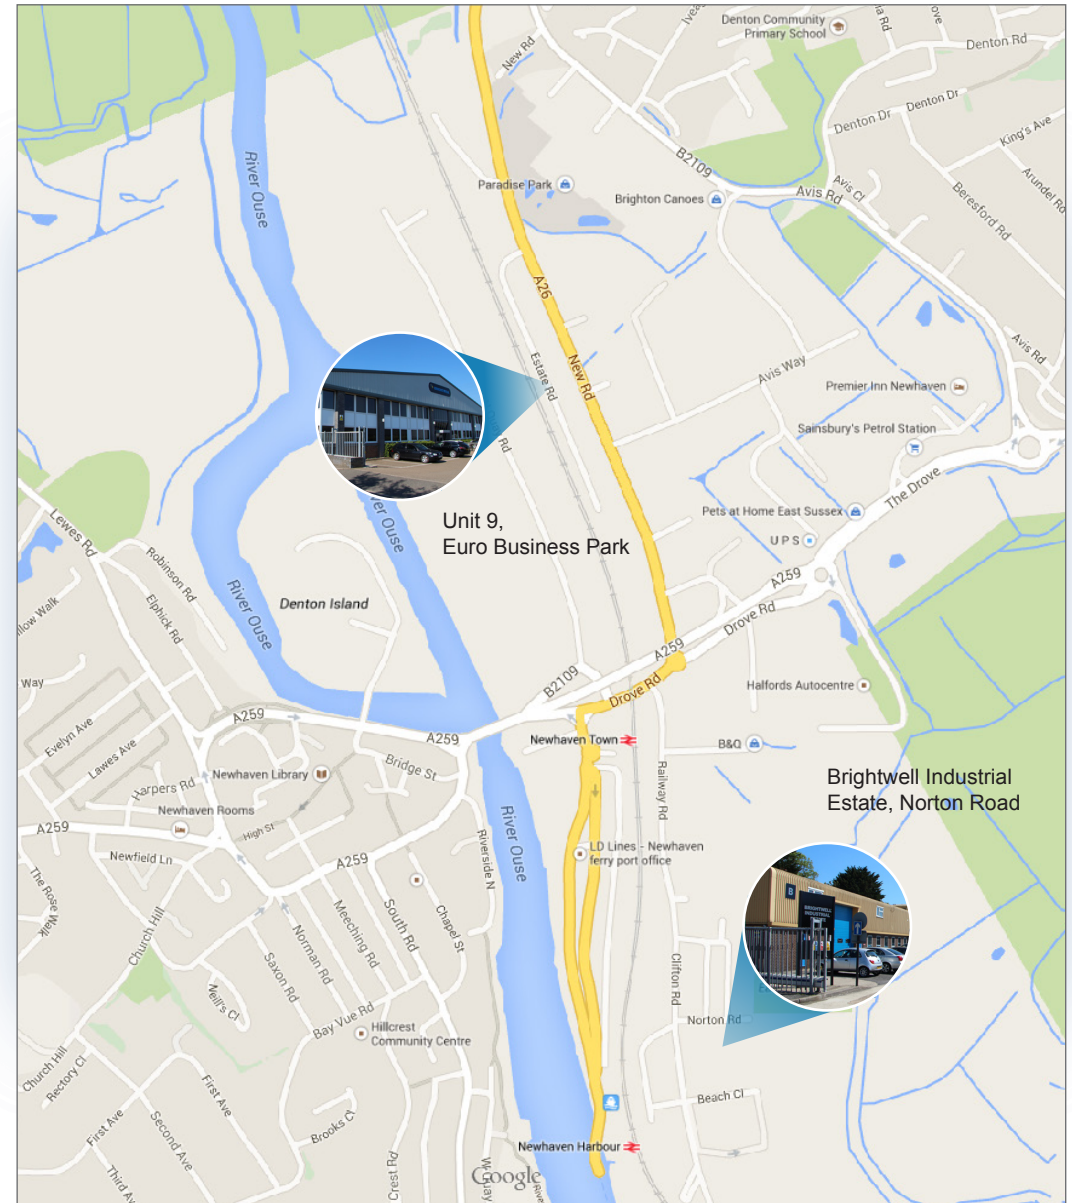

Euro Business Park premises (EBP)

Brightwell Dispensers Ltd
Unit 9, Euro Business Park
Estate Road, Newhaven
East Sussex, BN9 0DQ

Main training centre, Sales, Marketing,
Purchasing, Engineering, Production, Quality

Contact details:

Tel +44 (0) 1273 513566
Fax +44 (0) 1273 516134
Email info@brightwell.co.uk

www.brightwell.co.uk

By ROAD

From Brighton Follow the A259 eastwards along the coastline. Cross the swing bridge.

For Euro Business Park Premises Leave the main road and take a left onto Drove Rd/B2109, cross the railway tracks. At the roundabout, take the 1st exit onto New Rd/A26. Turn left onto Estate Road. The destination will be on the left.

From London Follow the M23 South onto A23, turn left onto A27. At the roundabout, take the 2nd exit onto the A27 ramp to Lewes/Newhaven. Merge onto A27 and go through 2 roundabouts.

For Euro Business Park Premises at the roundabout, take the 2nd exit onto A26. Turn right onto Estate Rd. The destination will be on the left.

By TRAIN

From Brighton

Brighton to Newhaven Town (30 mins) - Walk to Estate Road (10 mins)

From London

London Victoria to Ore (1 hr) Change at Lewes. **Lewes to Newhaven Town** (10 min)
- Walk to Estate Road (10 mins)