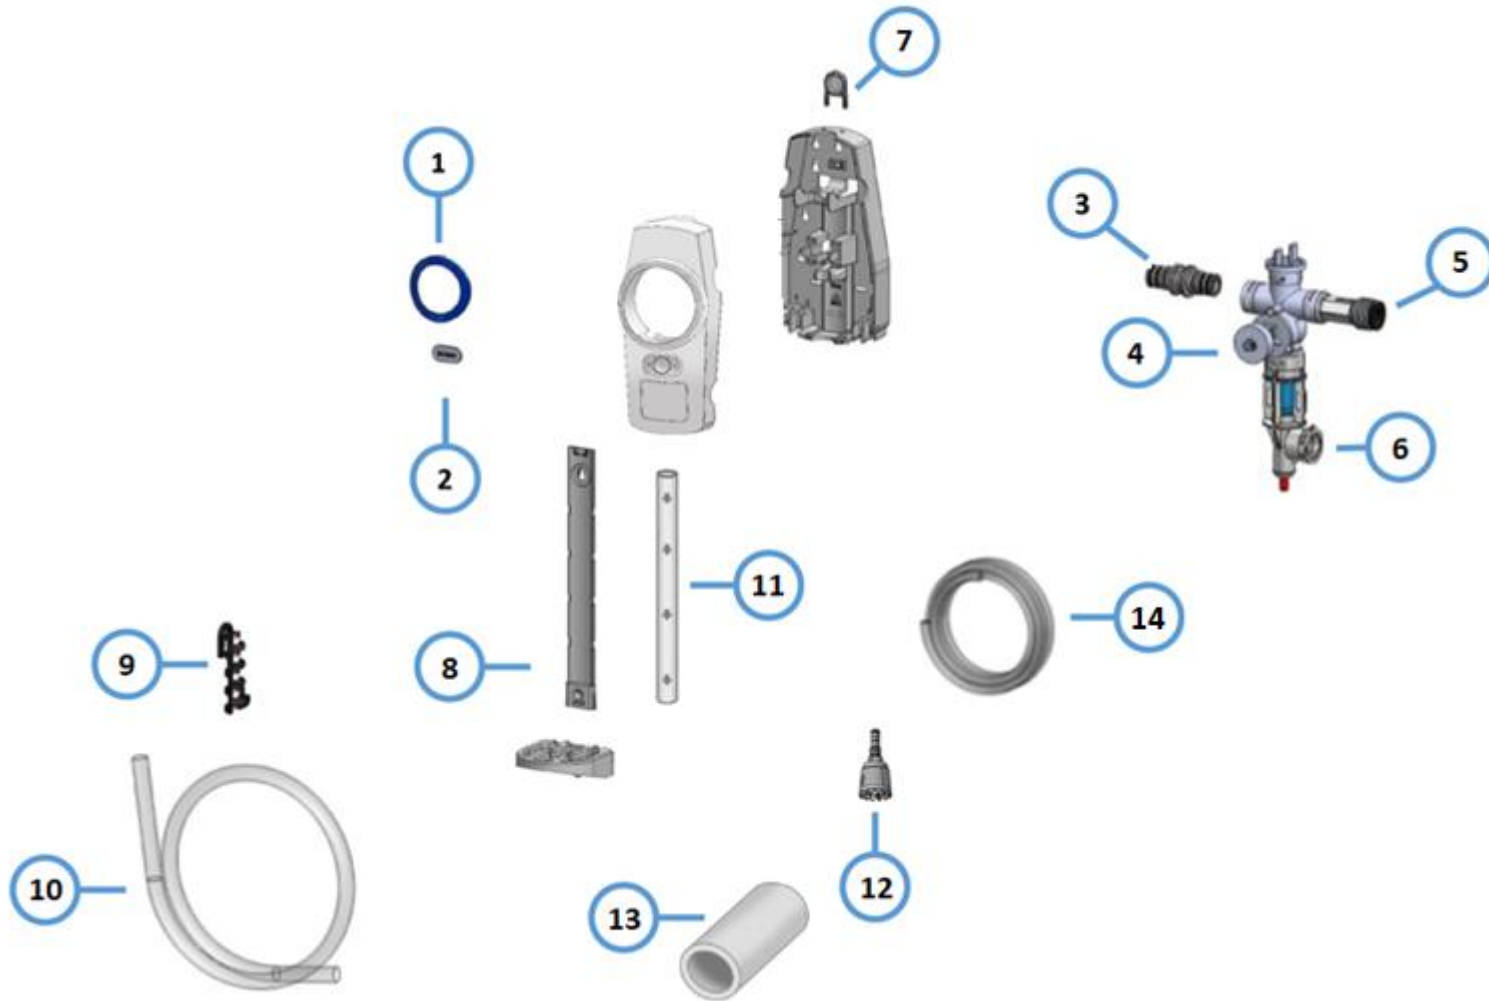

BRIGHTWELL

ECOMIX 1 Chemical Spares Diagram

Item	Stock Code	Description
1	SBW8159/B/U9	DISPENSER COLOR RING - BLUE 10PK
	SBW8159/R/U9	DISPENSER COLOR RING – RED 10PK
	SBW8159/V/U9	DISPENSER COLOR RING - GREEN 10PK
	SBW8159/Y/U9	DISPENSER COLOR RING - YELLOW 10PK
2	SBW9200/U9	ECOMULTI PLAQUE PLAIN 120PK
3	SBW8150/U9	JOINING PIECE - ECOMIX COMPACT ONLY
4	SBW8223/U9	ECO-MIX/MULTI WATER INLET VALVE - 10PK
5	SBW8237/U9	ECO-MIX/MULTI DIAPHRAGM REPAIR KIT (1pk)
6	SBW8186/U9	ECOMIX/MULTI LF B-GAP VENTURI ASSY – BLACK COLOR
	SBW8187/U9	ECO-RANGE HF B-GAP VENTURI ASSY – WHITE COLOR
	SBW8188/U9	ECOMIX/MULTI LF AIR-GAP VENTURI ASSY - BLACK COLOR
	SBW8189/U9	ECO-RANGE HF AIR-GAP VENTURI ASSY – WHITE COLOR

Item	Stock Code	Description
7	SBW8198/U9	ECO RANGE DISPENSER KEY - 10PK
8	SBW8154/U9	SPRAY BOTTLE BRACKET - 5PK
9	SBW8153/U9	BUCKET HOOK - 5PK
10	SBW8170/U9	ECO-RANGE HF B-GAP OUTLET TUBE ASSY
	SBW8171/U9	ECO-RANGE HF A-GAP OUTLET TUBE ASSY
11	SBW8190/U9	ECO-MIX/MULTI B-GAP LF VINYL TUBE WITH FLOOD RING - 5PK DIAL SELECTOR PVDF
	SBW8176/U9	NON RETURN FOOT VALVE VITON (Blue) - 10PK
12	SBW8177/U9	NON RETURN FOOT VALVE EXT VITON (Red) - 10PK
	SBW8155/U9	ECOMIX NRV FOOT EPDM (White) - 10 PK
13	XSP-07-035/U9	Ceramic Weights LRG (4 PK)
14	SBW8172/U9	Eco PVC Chemical Inlet Tube